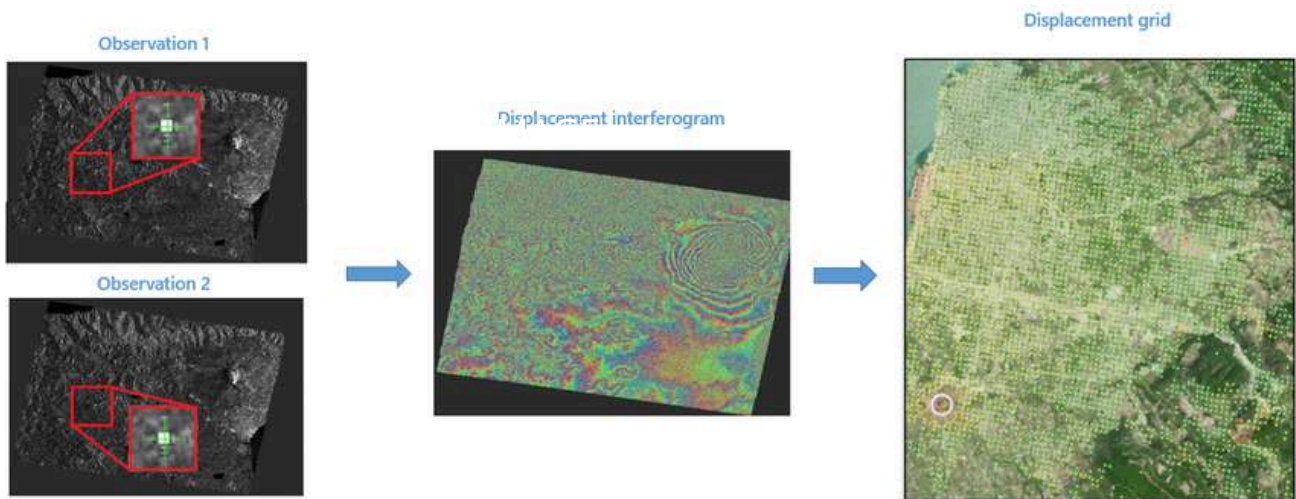

What we monitor :

- Ground and structural displacement
- Vibrations and dynamic events
- Trends, anomalies, and early-warning signals

Key technologies :

- Radar Corner Reflector (optimized for SAR displacement precision)
- High-precision GNSS (real-time, millimeter-level positioning)
- MEMS Accelerometer (vibration & seismic event detection)
- Satellite InSAR / PSI (dense deformation time series, updated with new acquisitions)