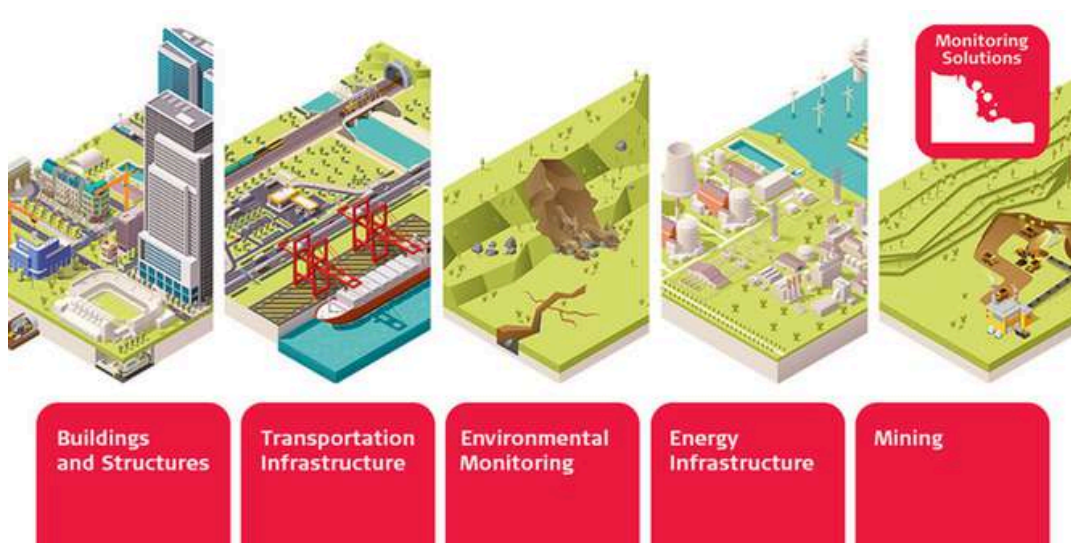

Product preview

geo-INFRA

Critical Infrastructure Monitoring

Modern infrastructure must remain safe, resilient, and operational, despite aging, extreme weather, seismic activity, and increasing demands.

A multiparametric WebGIS platform for the holistic monitoring of critical infrastructure

→ 4D Web map environment with space-time visualization and user-friendly advanced remote sensing tools

What we monitor :

- Ground and structural displacement
- Vibrations and dynamic events
- Trends, anomalies, and early-warning signals

Key technologies :

- Radar Corner Reflector (optimized for SAR displacement precision)
- High-precision GNSS (real-time, millimeter-level positioning)
- MEMS Accelerometer (vibration & seismic event detection)
- Satellite InSAR / PSI (dense deformation time series, updated with new acquisitions)

»» A primary benefit of infrastructure monitoring is the ability to react to worst-case scenarios, saving time and money and getting the following benefits:

- Boost reliability
- Early problem detection
- Prevent network outages
- Plan an appropriate budget for upgrades
- Recognize and respond to security threats
- Increase ROI
- Notifications in real-time