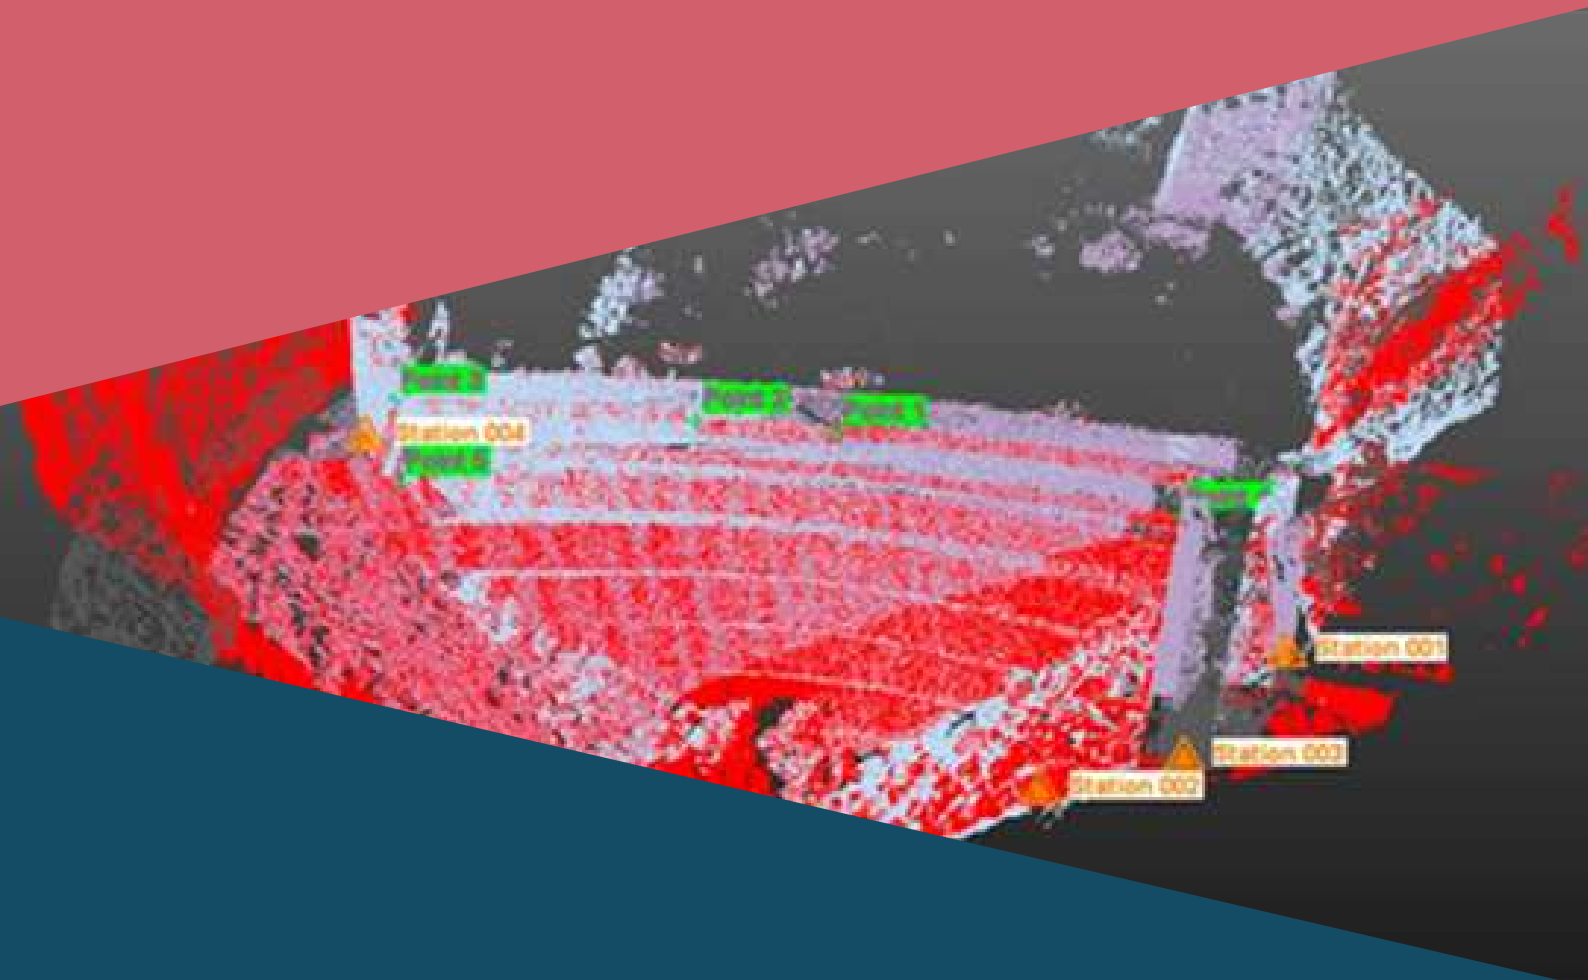

Product preview

geo-INFRA

Critical Infrastructure Monitoring

Modern infrastructure must remain safe, resilient, and operational, despite aging, extreme weather, seismic activity, and increasing demands.

A multiparametric WebGIS platform for the holistic monitoring of critical infrastructure

→ 4D Web map environment with space-time visualization and user-friendly advanced remote sensing tools

What we monitor :

- Ground and structural displacement
- Vibrations and dynamic events
- Trends, anomalies, and early-warning signals

Key technologies :

- Radar Corner Reflector (optimized for SAR displacement precision)
- High-precision GNSS (real-time, millimeter-level positioning)
- MEMS Accelerometer (vibration & seismic event detection)
- Satellite InSAR / PSI (dense deformation time series, updated with new acquisitions)